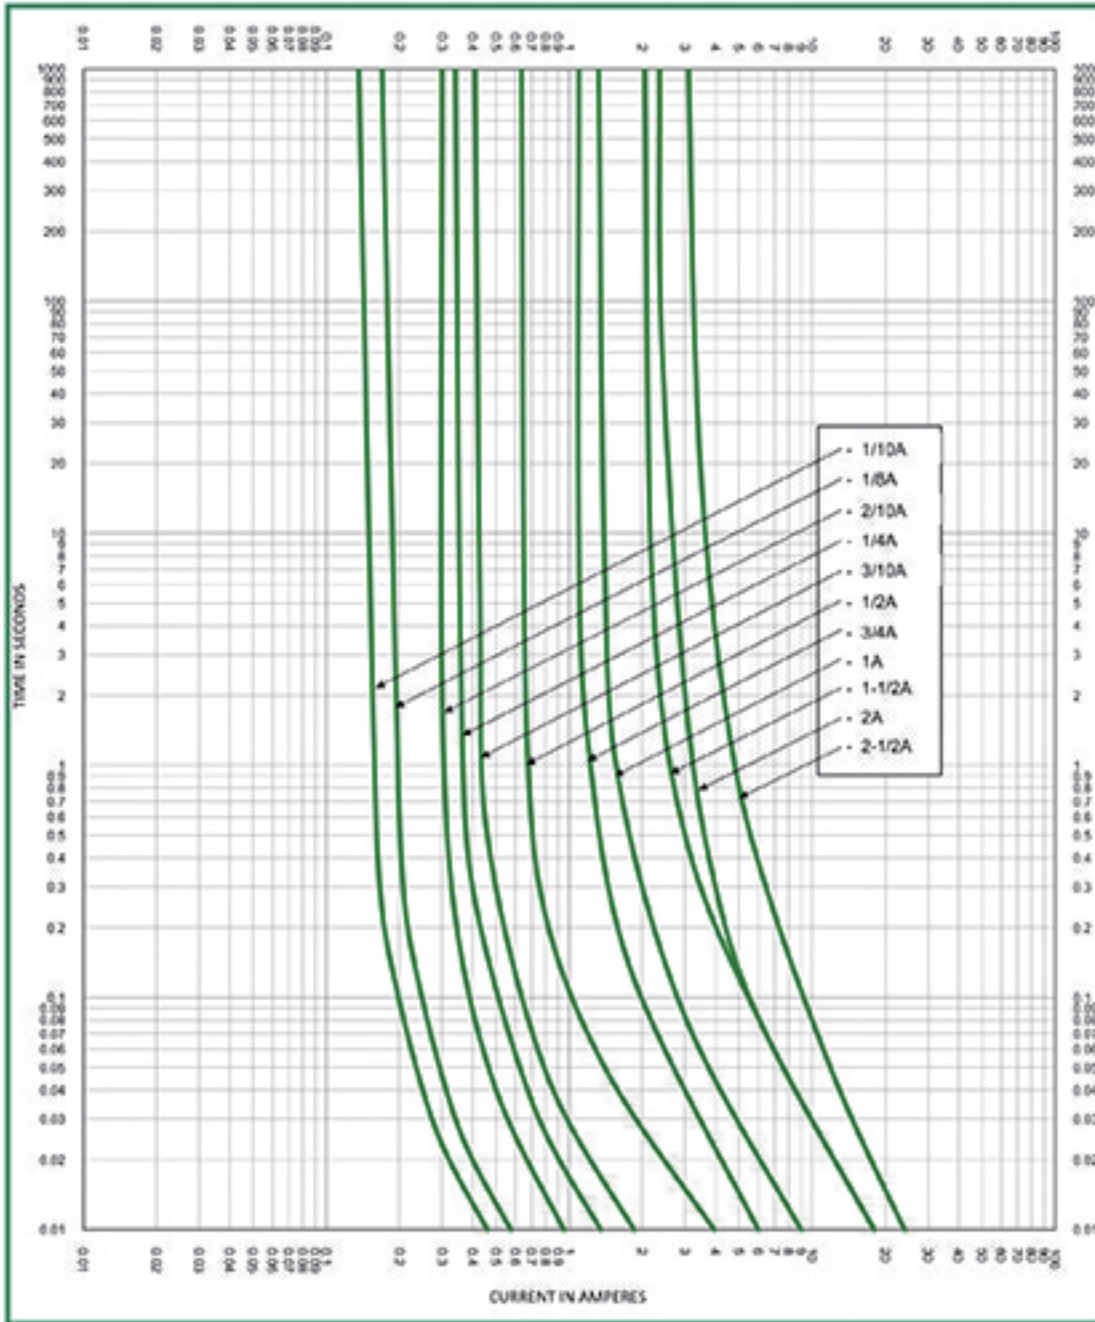

KLK SERIES 10x38 FUSES

Time Current Curve (1/10 - 2 1/2 A)

Time Current Curve (3 - 12 A)

Time Current Curve (15 - 30 A)