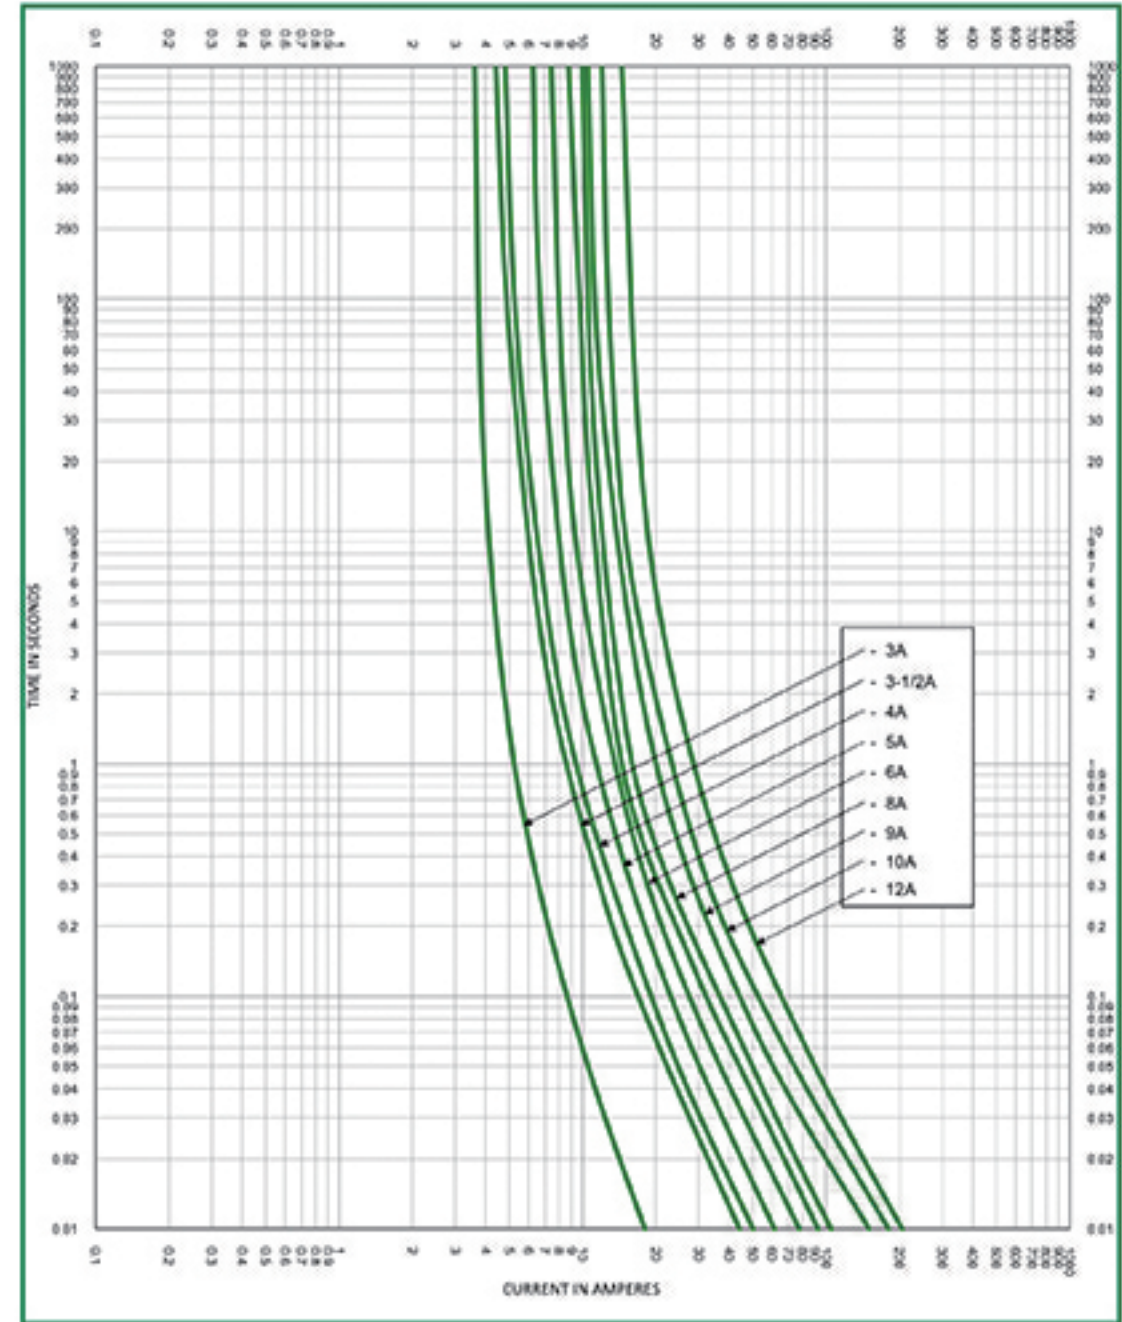

KLK SERIES 10x38 FUSES

Time Current Curve (1/10 - 2 1/2 A)

Time Current Curve (3 - 12 A)

Time Current Curve (15 - 30 A)